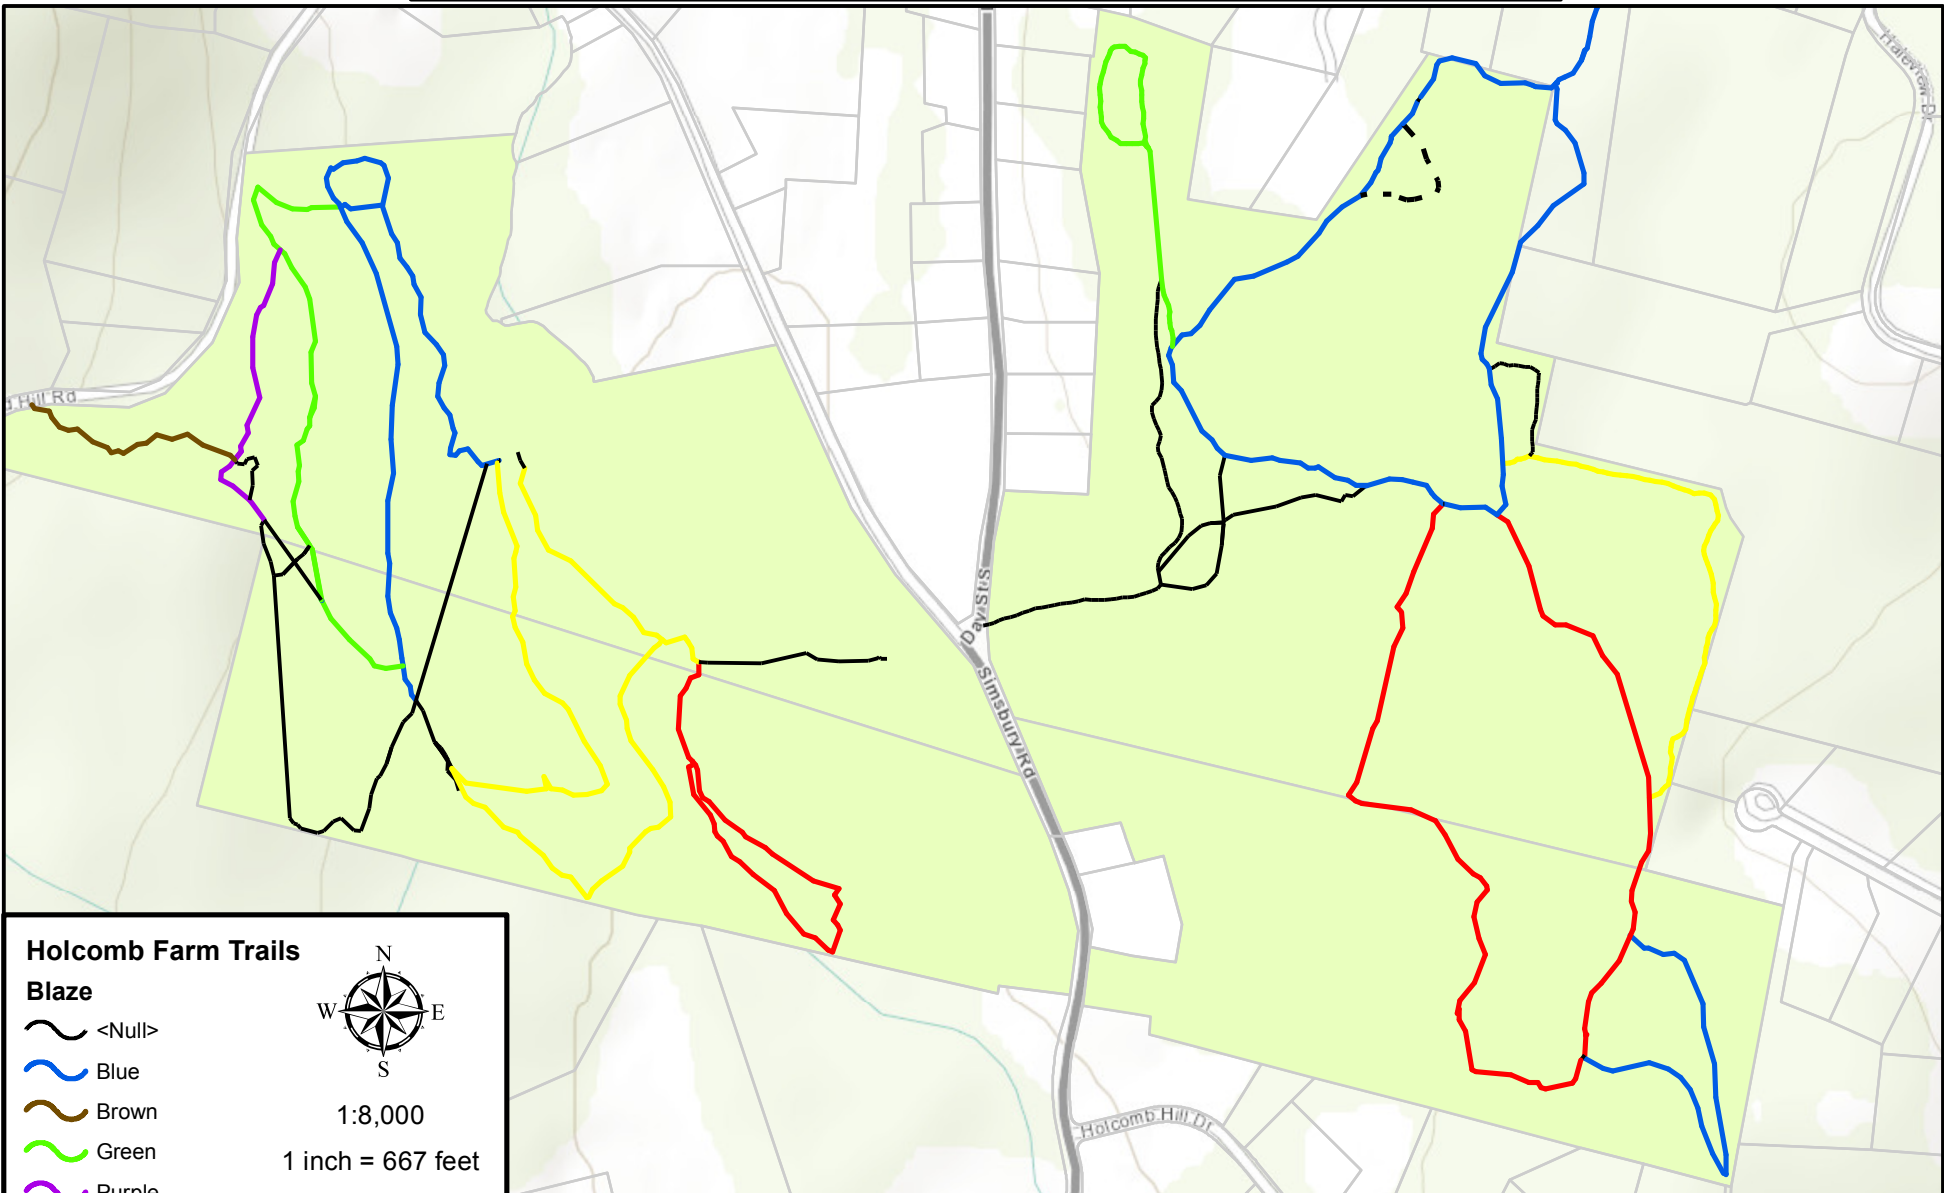

Holcomb Farm Trail Map

Holcomb Farm Trails

- Blaze**
- <Null>
 - Blue
 - Brown
 - Green
 - Purple
 - Red
 - Unknown
 - Yellow

1:8,000
1 inch = 667 feet

All Town of Granby trail maps are for general information purposes only. The Town of Granby does not warrant its accuracy, completeness, or its suitability for any particular purpose, and will not be held liable for problems that arise due to poor data quality or content. It should not be relied upon without proper field verification.